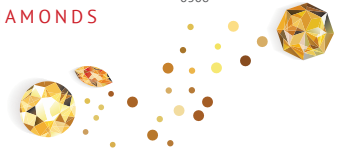

Oval DIAMONDS

Solitaire
TDW 0.30ct
~~$2399~~
$1999
0310