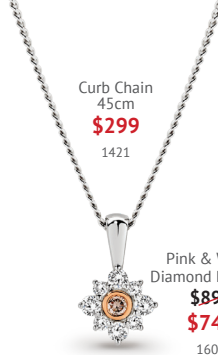

Yellow Gold
0306

White Gold
0305

Celebration Ring
~~\$649~~
\$549
1602

- 0304 9k Rose Gold Diamond Huggies TDW 0.15ct
- 0305 9k White Gold Diamond Huggies TDW 0.15ct
- 0306 9k Gold Diamond Huggies TDW 0.15ct
- 0314 9k Gold Diamond Cross TDW 0.25ct

- 0413 9k Gold Cable Chain 40-45cm
- 1420 9k Gold Curb Chain 45cm
- 1601 9k Gold Diamond Wedding Ring
- 1602 9k Gold Diamond Celebration Ring

- 1603 9k Gold Diamond Stud Earrings
- 1604 9k Gold Diamond Pendant
- 1605 9k Gold Diamond Celebration Ring

TDW=Total Diamond Weight

Diamonds

IN 9K WHITE GOLD

Necklet
TDW 0.25ct
~~\$1499~~
\$1199
0302

Curb Chain
45cm
~~\$299~~
1421

Pink & White
Diamond Pendant
~~\$899~~
\$749
1607

Cable Chain
45cm
~~\$229~~
\$199
0414